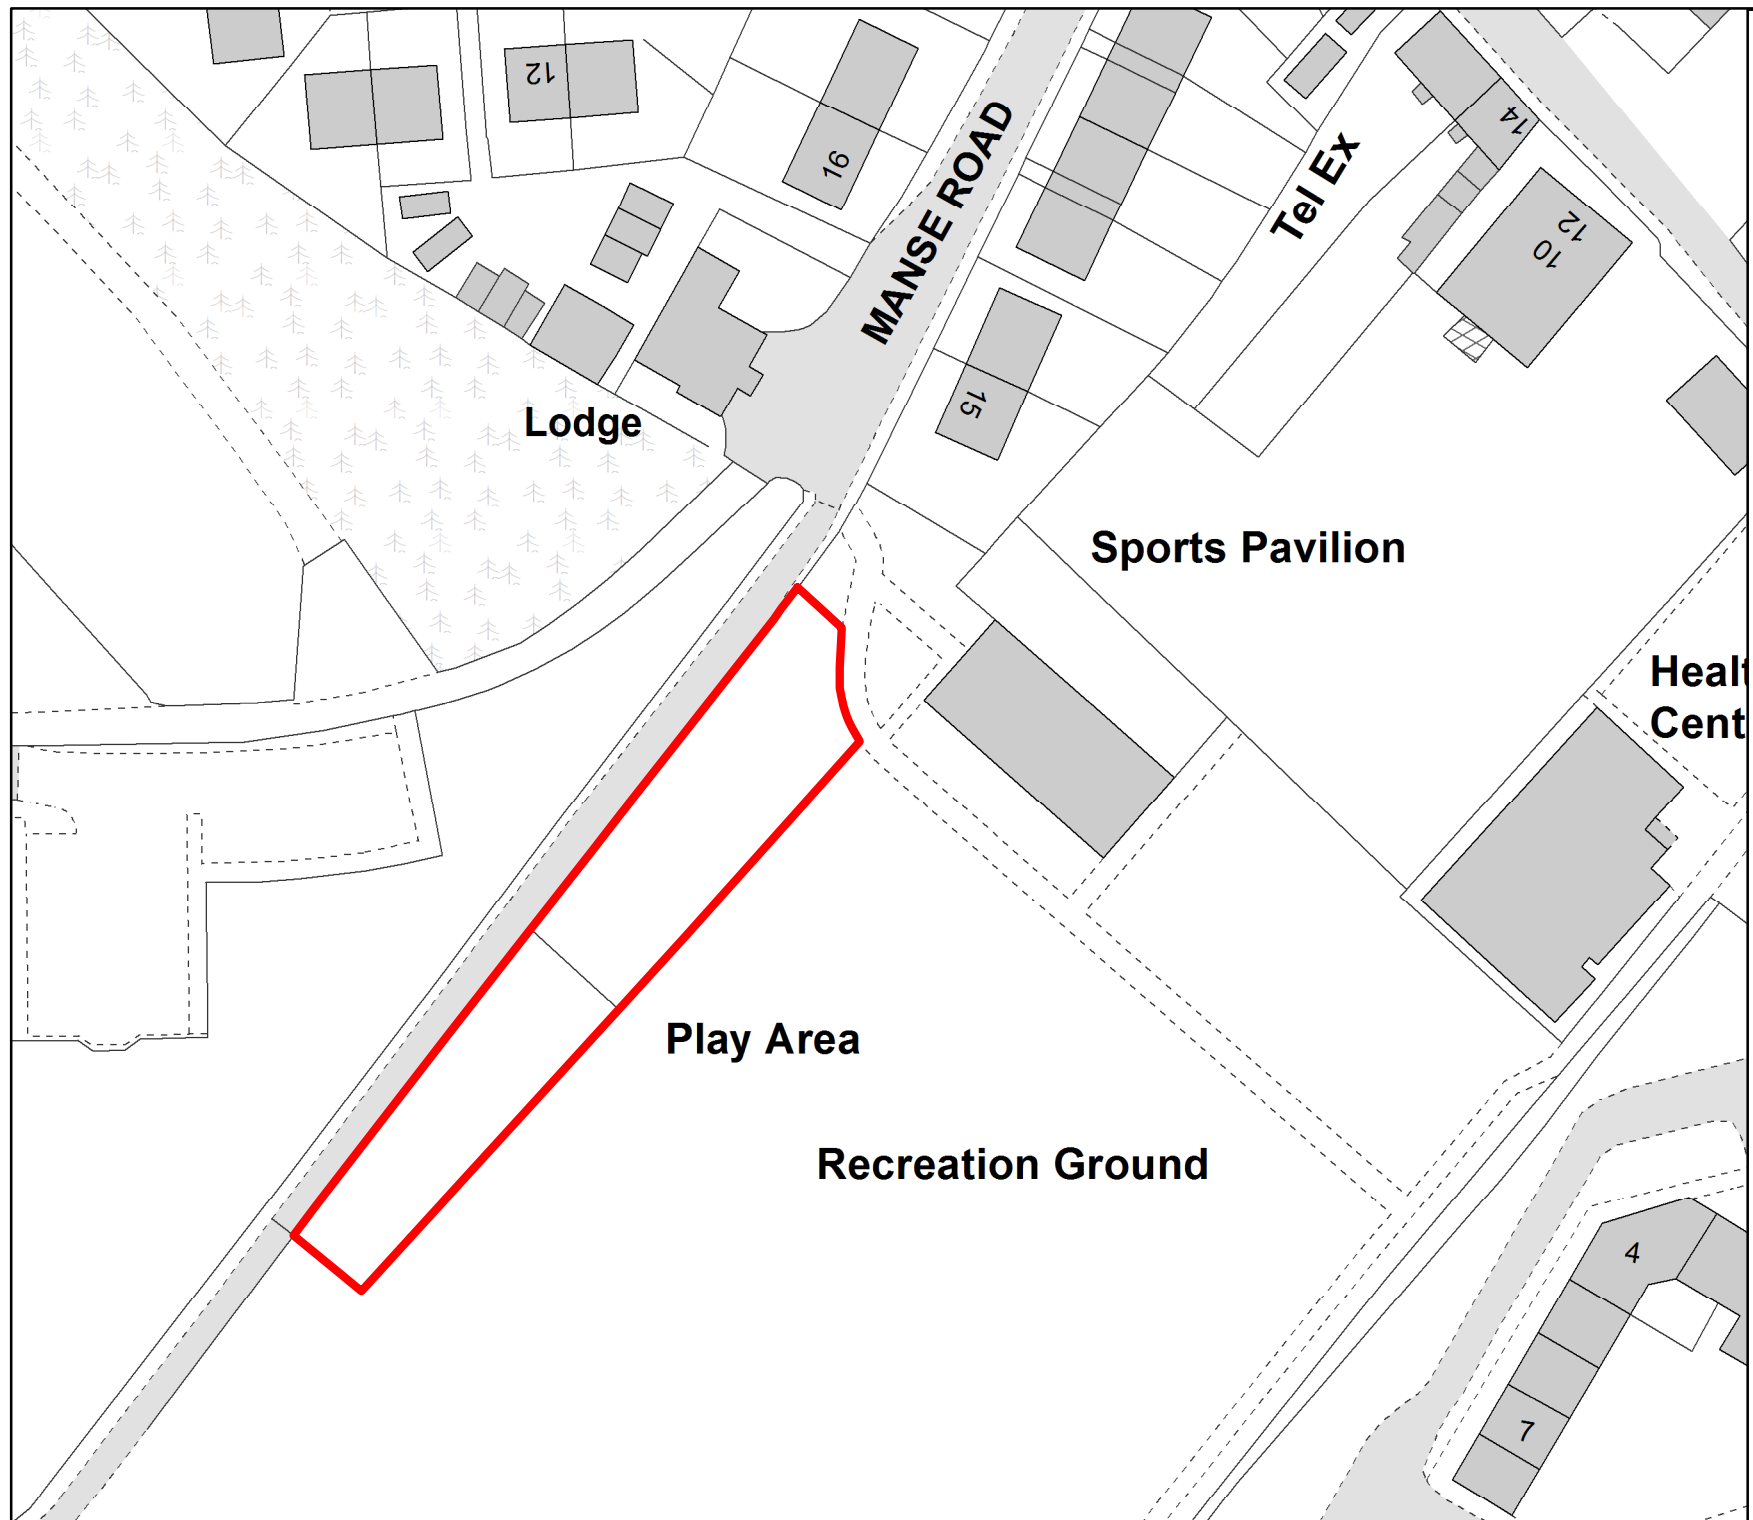

1:750

Play Area

**Lauder Play Park
Manse Road
Lauder**

Area: 922 sq m o.t.

UPRN: LD017/21

Play Area

Recreation Ground

MANSE ROAD

Tel Ex

Lodge

Sports Pavilion

**Health
Centre**

This map has been prepared by
Estate Management
Commercial Services
Crown Copyright all rights reserved.
Scottish Borders Council, Licence
100023423, 2019.